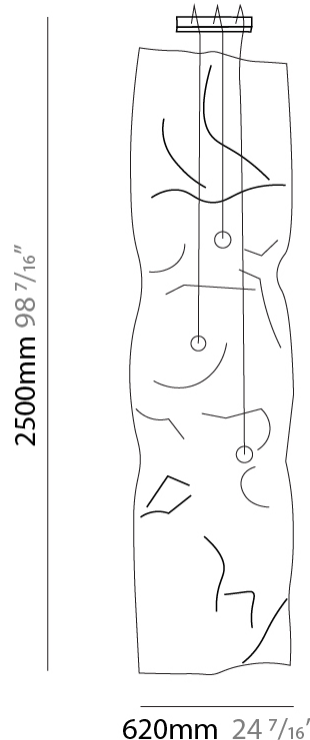

CRASH SURFACE

D133006-

base number   Finish
Options

PROJECT	_____
TYPE	_____
SPECIFIER	_____
QUANTITY	_____
DATE	_____

1. To build a product code in our configurator select the specify button on the base model # product page
2. To build a manual product code on this datasheet choose from the options listed below in blue font and add the suffix to the base model #

GENERAL

Series: Crash
Brand: Knikerboker
Division: Design
Mounting Type: Surface
Mounting Location: Wall
Subcategory: Ambient

PHYSICAL

Shape: Abstract
Length (mm): 2500
Length (in): 98 7/16
Height (mm): 2500
Height (in): 98 7/16
Extension (mm): 260
Extension (in): 10 1/4
Light Distribution: Direct / Indirect
Fixture Finish: EWH / EBK / MAN / COF / PRD / SLF / GLF / CLF / BRL
Fixture Material: Metal

ELECTRICAL

Lamp Type: LED
Input Wattage (W): 31.5
Total Output Wattage (W): 30
Dimming: Tri-Mode (Non-Dimming and Phase Dimming (120Vac only) and 0-10V Dimming)
Driver Included: Yes
Driver Location: Integrated
Driver Type: Constant Current - Universal
Driver Class: Class 2
Input Voltage (V): 120 - 277
Constant Current (MA): 250
Upon Request: 0-10Vdc dimming / Phase dimming @120Vac / 277Vac

LED

Number of LEDs: 3
Color Temperature (°K): 3000
Max. Delivered Lumen (lm): 540
CRI: >85 CRI
Lamp Life (hrs): 50000

OPTICAL

RATINGS AND CERTIFICATIONS

Certified By: Certified for North American Standards
IP rating: IP20